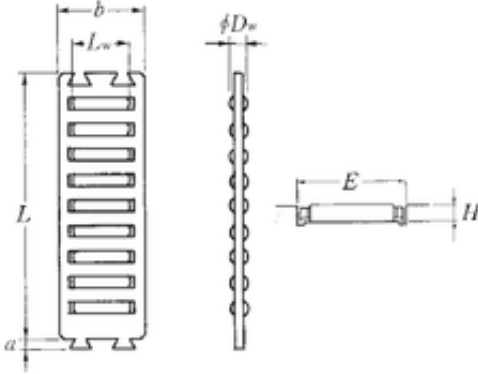

## NTN FF3525 JAPAN Bearing

Bearing No. FF3525

a	3,2 mm
b	25 mm
Dw	3,5 mm
E	25,4 mm
H	3,2 mm
L	75 mm
Lw	17,8 mm
Weight	0,017 Kg
Basic dynamic load rating (C)	50 kN

FF3525 Bearing 2D drawings and 3D CAD models