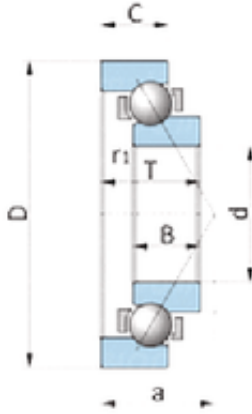

## NSK BA246-2A JAPAN Bearing 290\*380\*40

Bearing No. BA246-2A

Size	246x313x32 mm
Bore Diameter	246 mm
Outer Diameter	313 mm
Width	32 mm
d	246 mm
D	313 mm

BA246-2A Bearing 2D drawings and 3D CAD models