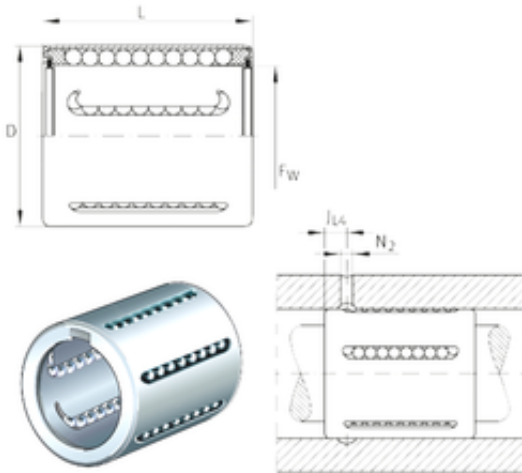

NTN-BOWER LTD.

INA KH20-PP GERMANY Bearing 20*28*30

Bearing No. KH20-PP

Bore Diameter	20 mm
Outer Diameter	28 mm
Fw	20 mm
D	28 mm
N2	2,5 mm
L	30 mm
JL4	7 mm
Weight	0,0325 Kg
Basic dynamic load rating (C)	1,17 kN

KH20-PP Bearing 2D drawings and 3D CAD models