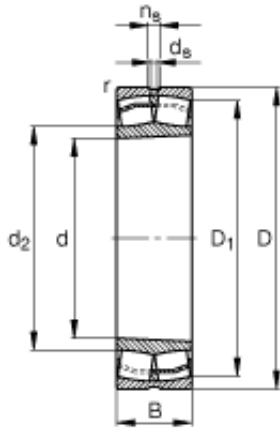

NTN-BOWER LTD.

140 mm x 300 mm x 102 mm FAG 22328-E1-K GERMANY Bearing

Bearing No. 22328-E1-K

22328-E1-K Bearing 2D drawings and 3D CAD models

Size	140x300x102 mm
Bore Diameter	140 mm
Outer Diameter	300 mm
Width	102 mm
d	140 mm
D	300 mm
B	102 mm
D_1	255,7 mm
$D_{a \max}$	283 mm
d_2	173,5 mm
$d_{a \min}$	157 mm
d_s	9,5 mm
n_s	17,7 mm
$r_{a \max}$	3 mm
r_{\min}	4 mm
m	34,4 kg / Weight
C_r	1460000 N / Dynamic load rating (radial)
e	0,34
Y_1	2
Y_2	2,98
C_{0r}	1630000 N / Static load rating (radial)
Y_0	1,96