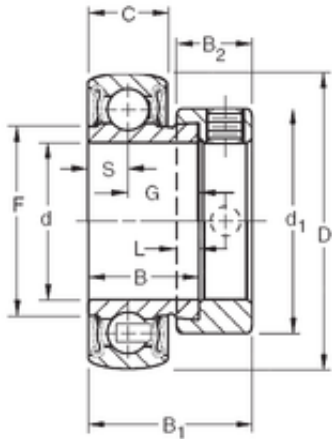

NTN-BOWER LTD.

30,1625 mm x 55 mm x 18,27 mm TIMKEN RAL103NPPB FRANCE Bearing 25.4x33.35x15.88

Bearing No. RAL103NPPB

Size	30.1625x55x18.27 mm
Bore Diameter	30,1625 mm
Outer Diameter	55 mm
Width	18,27 mm
d	30,1625 mm
D	55 mm
B	18,27 mm
C	13 mm
d1	42,5 mm
B1	26,2 mm
B2	11,9 mm
F	36,32 mm
G	11,755 mm
L	4 mm
S	6,5 mm
Weight	0,13 Kg
Basic dynamic load rating (C)	14,6 kN

RAL103NPPB Bearing 2D drawings and 3D CAD models